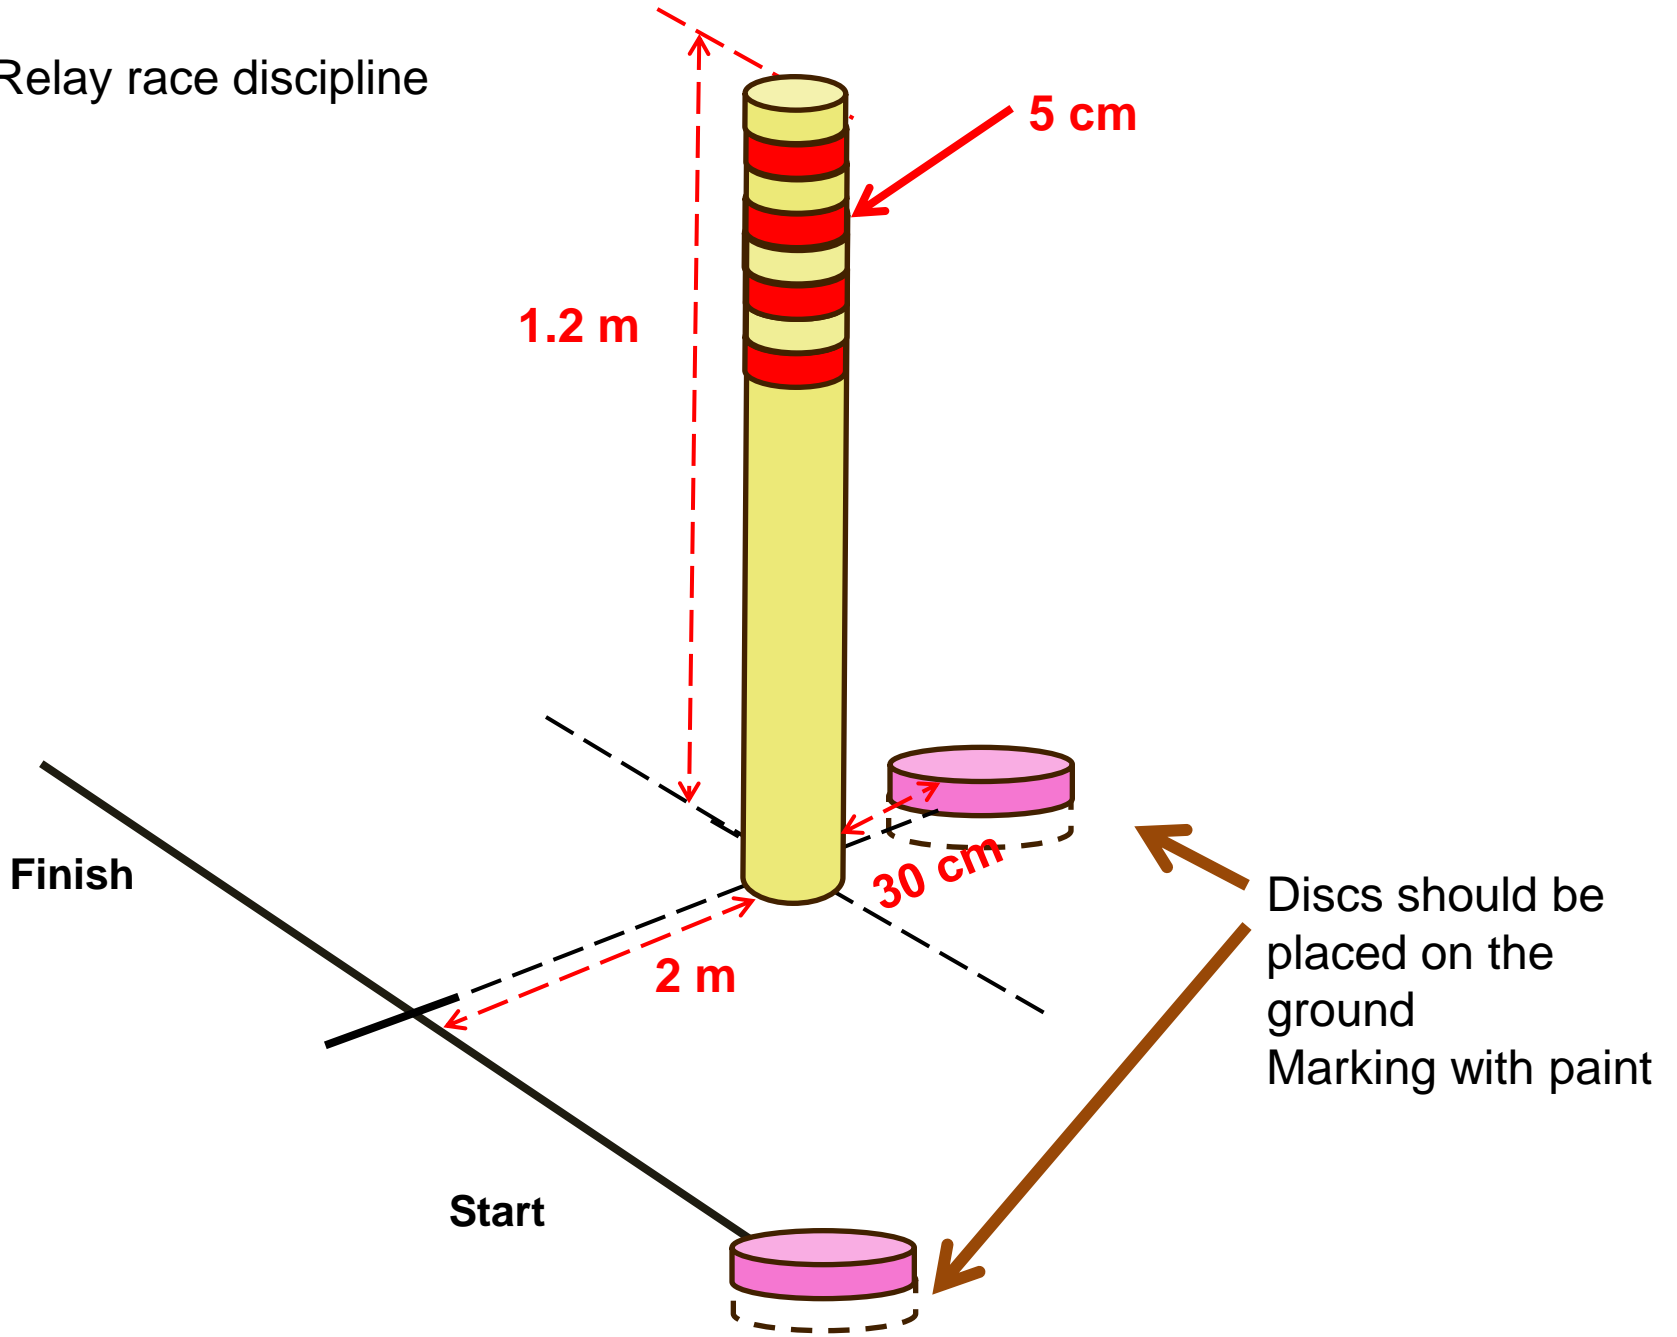

Relay race discipline

Relay race discipline

Stem diameter
app. 14 cm

Relay race discipline

Relay race discipline

The disc on the ground must be tipped before any cut

Relay race discipline

Relay race discipline

Running direction „to“,

Relay race discipline

Running direction „back“

Relay race discipline

Relay race discipline

30 cm

30 cm

Discs should be placed on the ground
Marking with paint

Relay race discipline

Relay race discipline

The disc stays = 20 points

The disc falls = 0 points

Relay race discipline

correct

Relay race discipline

incorrect

Relay race discipline

The chainsaw of the next contestant must be kept in resting position before this cut