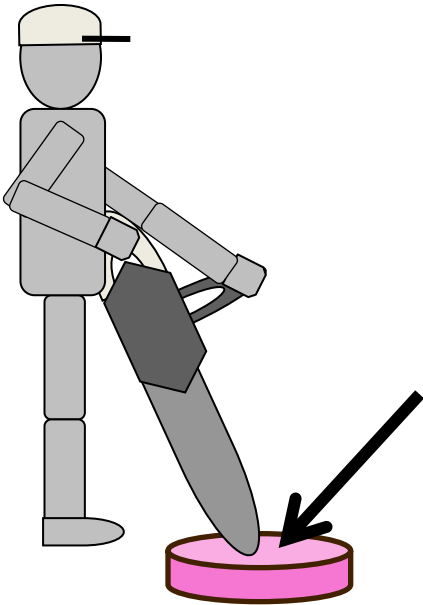

Relay race discipline

Relay race discipline

Stem diameter
app. 14 cm

Relay race discipline

Relay race discipline

The disc on the ground must be tipped before any cut

Relay race discipline

Relay race discipline

Running direction „to“,

Relay race discipline

Running direction „back“

Relay race discipline

Relay race discipline

30 cm

30 cm

Discs should be placed on the ground
Marking with paint

Relay race discipline

Relay race discipline

The disc stays = 20 points

The disc falls = 0 points

Relay race discipline

correct

Relay race discipline

incorrect

Relay race discipline

The chainsaw of the next contestant must be kept in resting position before this cut