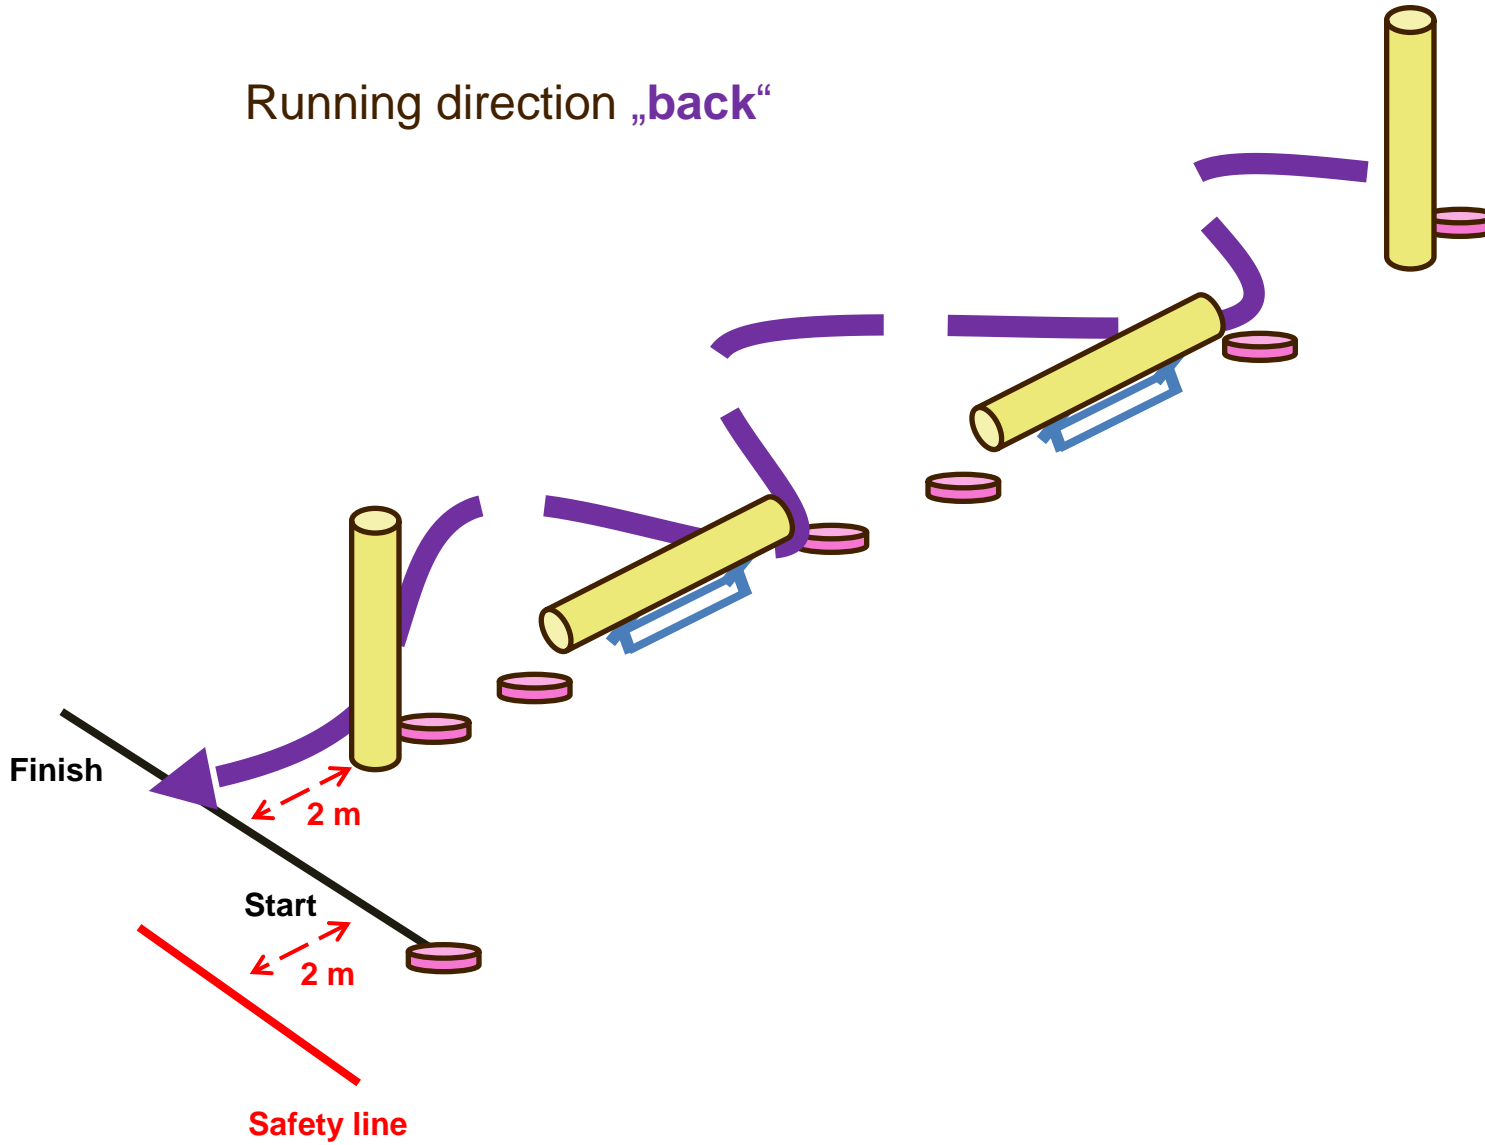

Relay race discipline

Relay race discipline

Stem diameter
app. 14 cm

Relay race discipline

Relay race discipline

The disc on the ground must be tipped before any cut

Relay race discipline

Relay race discipline

Running direction „to“,

Relay race discipline

Running direction „back“

Relay race discipline

Relay race discipline

30 cm

30 cm

Discs should be placed on the ground
Marking with paint

Relay race discipline

Relay race discipline

The disc stays = 20 points

The disc falls = 0 points

Relay race discipline

correct

Relay race discipline

incorrect

Relay race discipline

The chainsaw of the next contestant must be kept in resting position before this cut