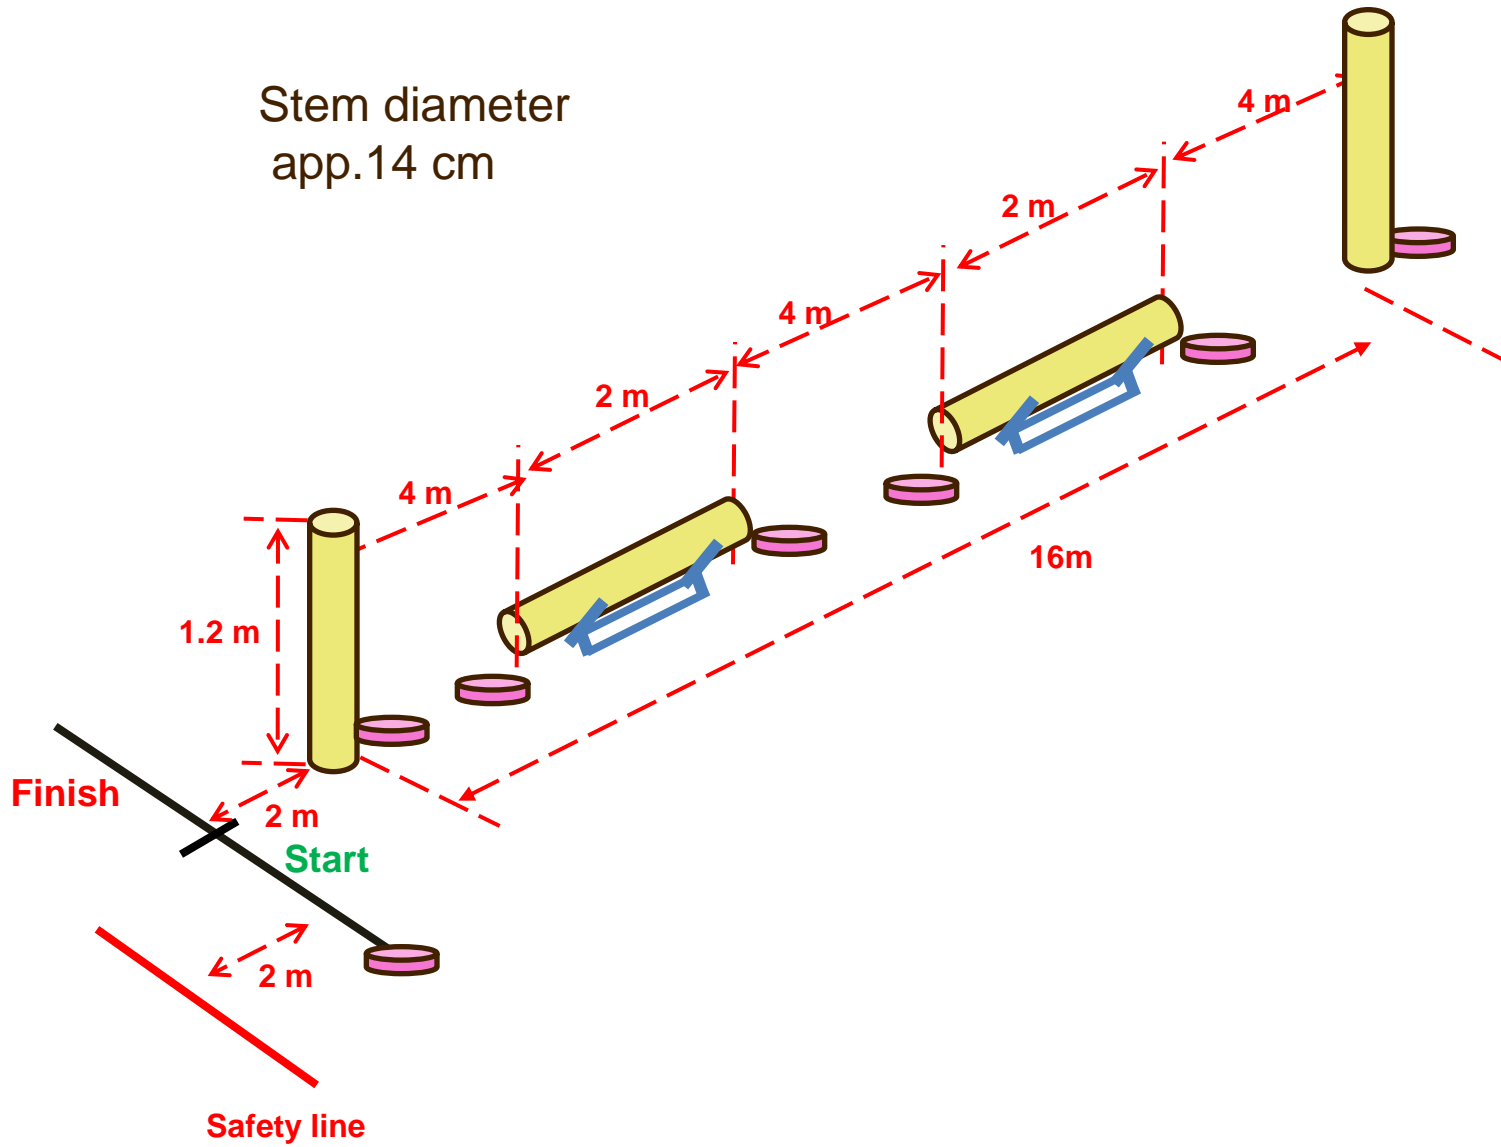

Relay race discipline

Relay race discipline

Stem diameter
app. 14 cm

Relay race discipline

Relay race discipline

The disc on the ground must be tipped before any cut

Relay race discipline

Relay race discipline

Running direction „to“,

Relay race discipline

Running direction „back“

Relay race discipline

Relay race discipline

30 cm

30 cm

Discs should be placed on the ground
Marking with paint

Relay race discipline

Relay race discipline

The disc stays = 20 points

The disc falls = 0 points

Relay race discipline

correct

Relay race discipline

incorrect

Relay race discipline

The chainsaw of the next contestant must be kept in resting position before this cut