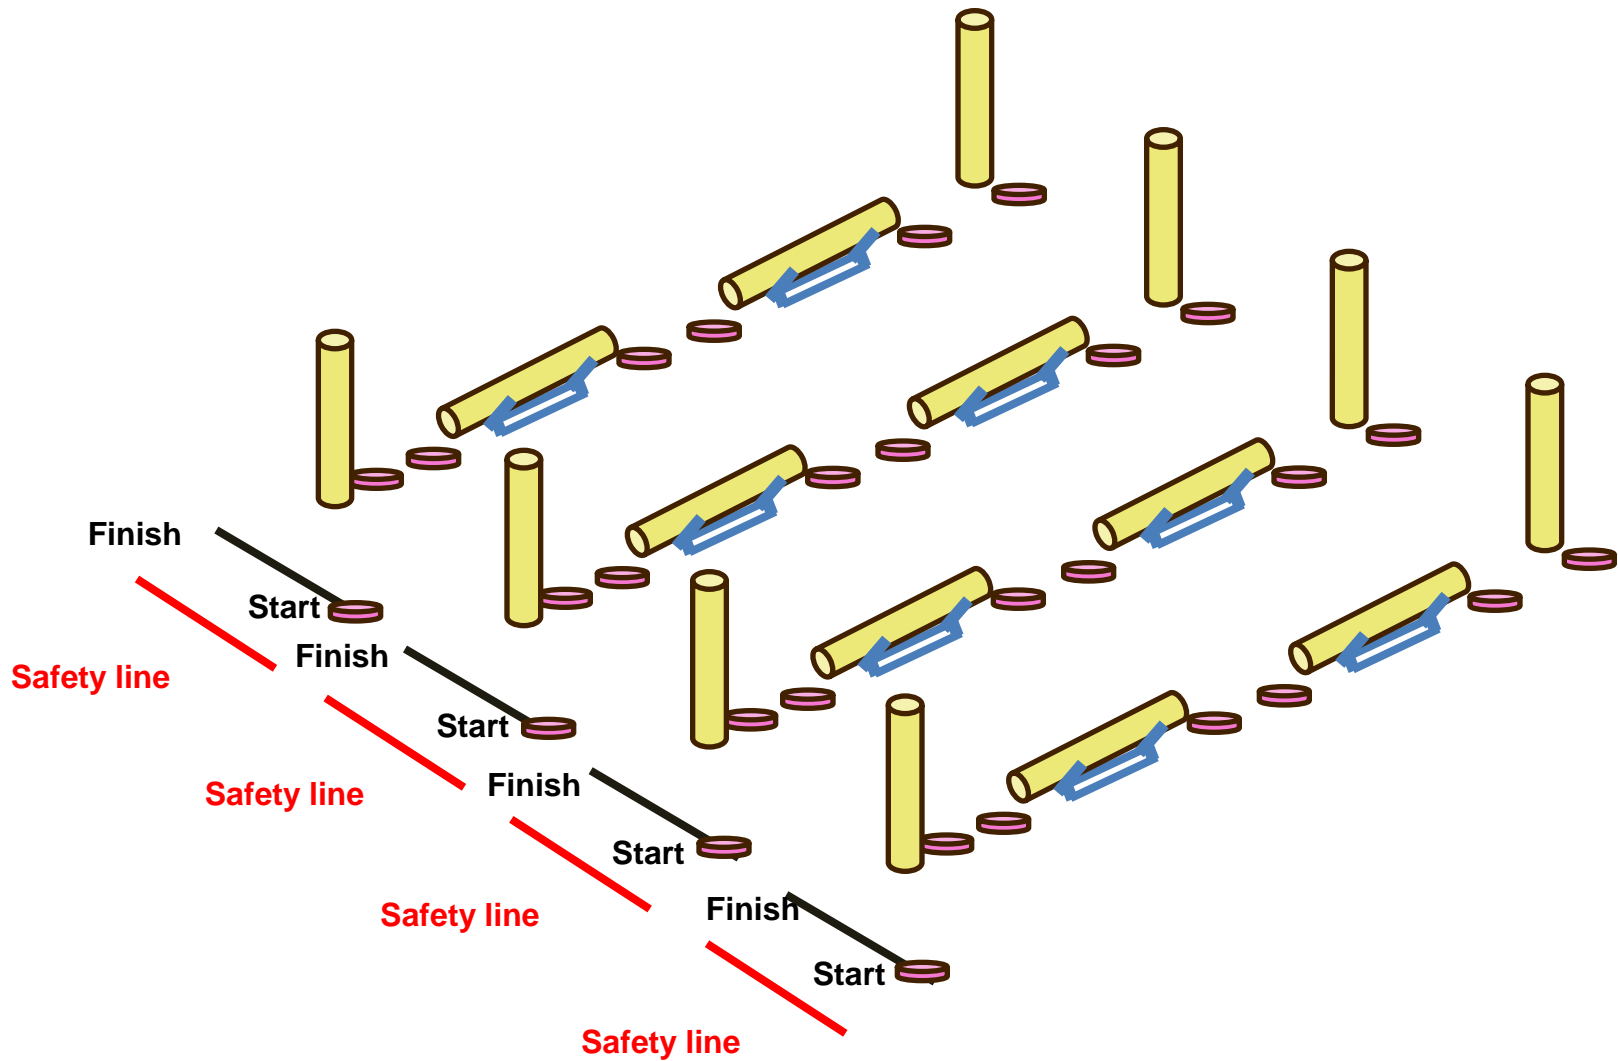

Relay race discipline

Relay race discipline

Stem diameter
app. 14 cm

Relay race discipline

Relay race discipline

The disc on the ground must be tipped before any cut

Relay race discipline

Relay race discipline

Running direction „to“,

Relay race discipline

Running direction „back“

Relay race discipline

Relay race discipline

30 cm

30 cm

Discs should be placed on the ground
Marking with paint

Relay race discipline

Relay race discipline

The disc stays = 20 points

The disc falls = 0 points

Relay race discipline

correct

Relay race discipline

incorrect

Relay race discipline

The chainsaw of the next contestant must be kept in resting position before this cut