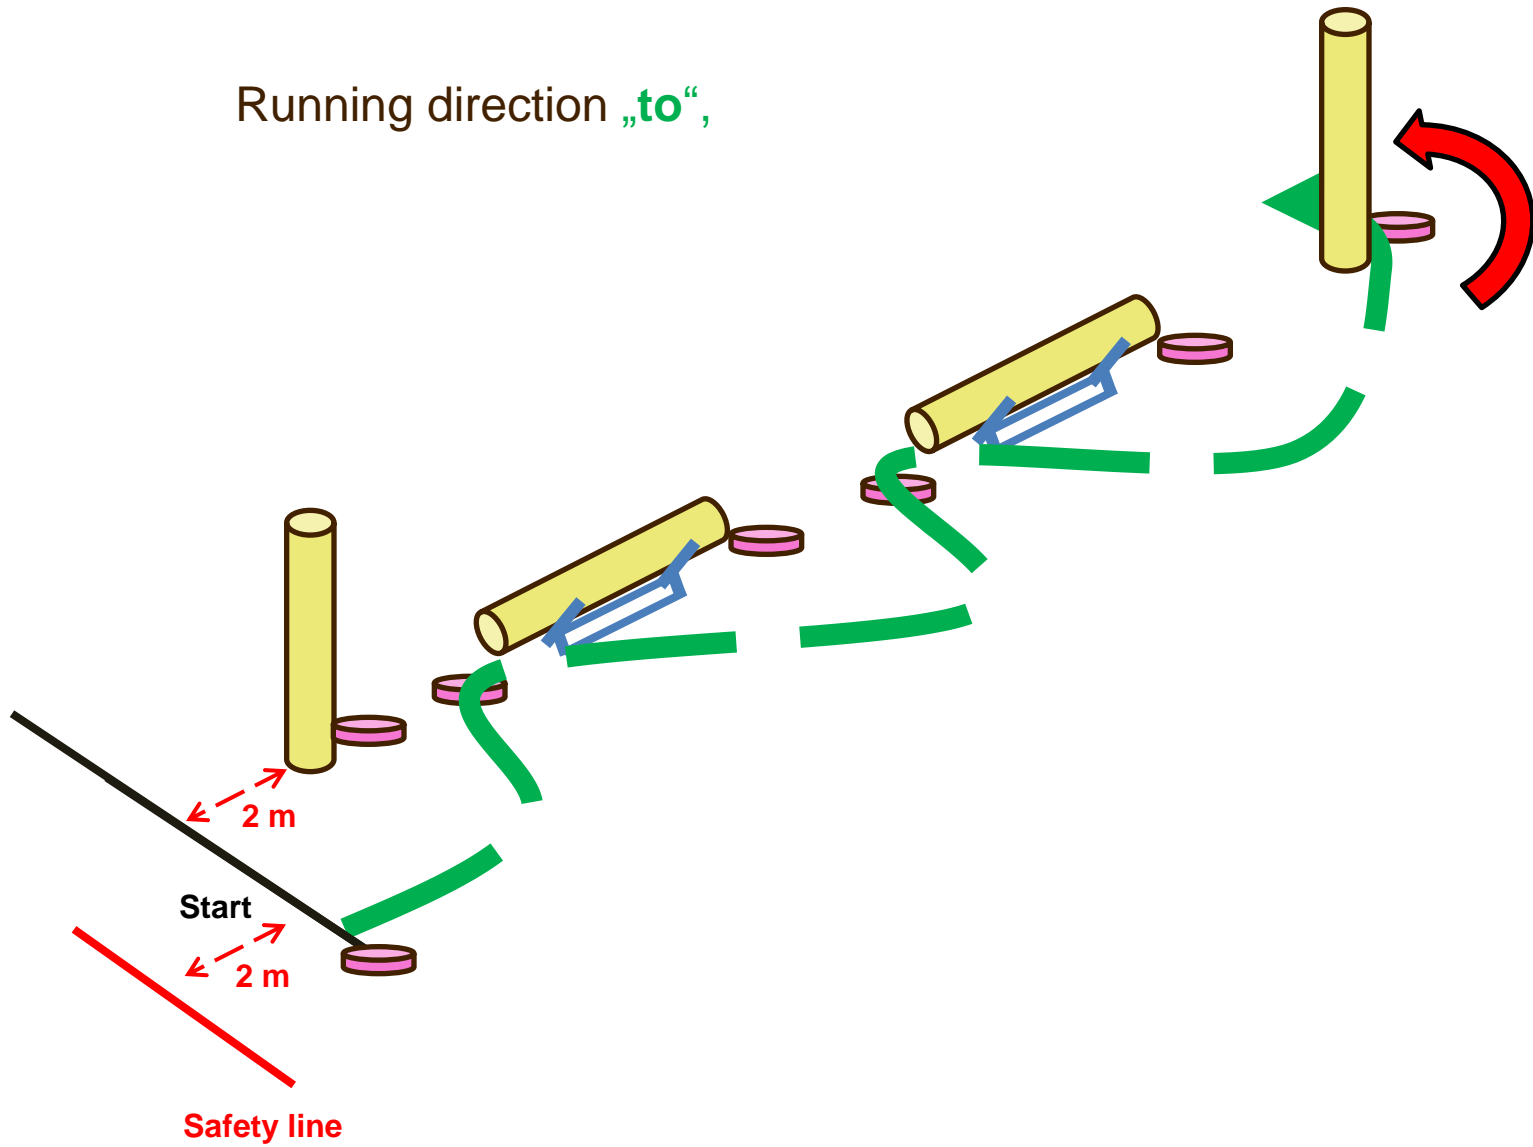

Relay race discipline

Relay race discipline

Stem diameter
app. 14 cm

Relay race discipline

Relay race discipline

The disc on the ground must be tipped before any cut

Relay race discipline

Relay race discipline

Running direction „to“,

Relay race discipline

Running direction „back“

Relay race discipline

Relay race discipline

30 cm

30 cm

Discs should be placed on the ground
Marking with paint

Relay race discipline

Relay race discipline

The disc stays = 20 points

The disc falls = 0 points

Relay race discipline

correct

Relay race discipline

incorrect

Relay race discipline

The chainsaw of the next contestant must be kept in resting position before this cut