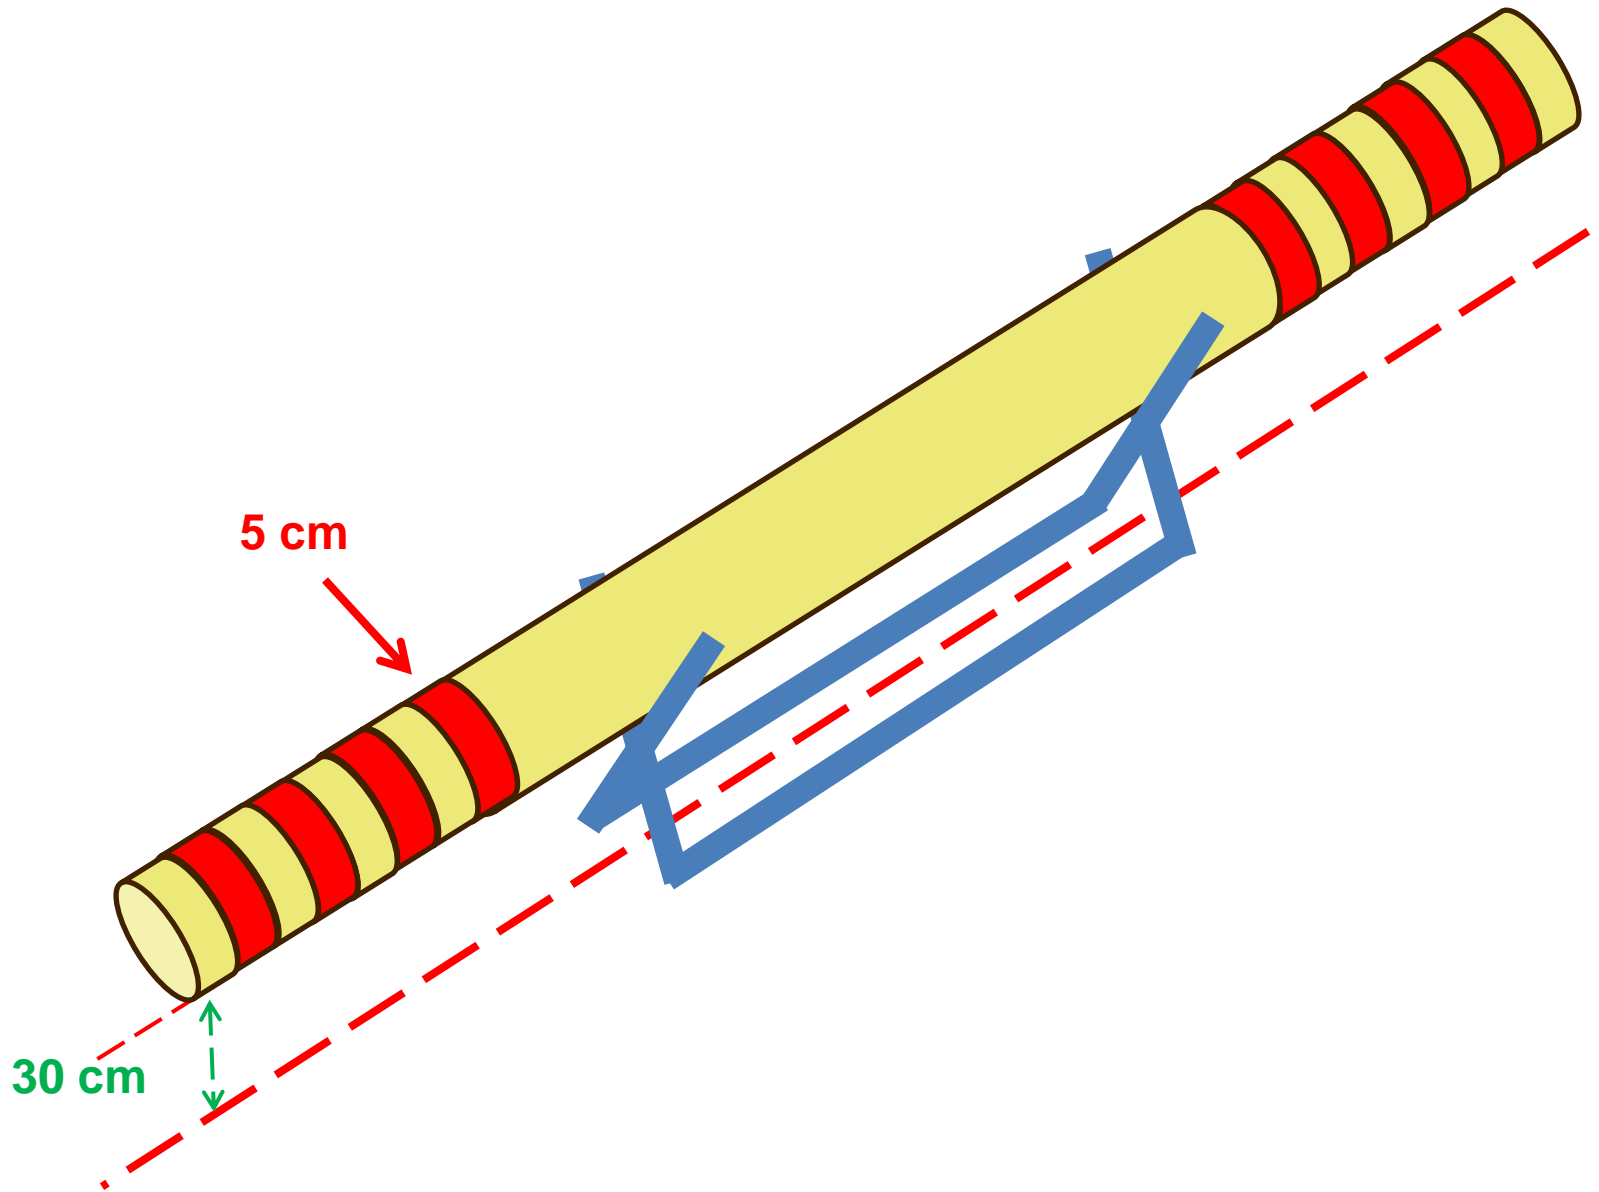

Relay race discipline

Relay race discipline

Stem diameter
app. 14 cm

Relay race discipline

Relay race discipline

The disc on the ground must be tipped before any cut

Relay race discipline

Relay race discipline

Running direction „to“,

Relay race discipline

Running direction „back“

Relay race discipline

Relay race discipline

30 cm

30 cm

Discs should be placed on the ground
Marking with paint

Relay race discipline

Relay race discipline

The disc stays = 20 points

The disc falls = 0 points

Relay race discipline

correct

Relay race discipline

incorrect

Relay race discipline

The chainsaw of the next contestant must be kept in resting position before this cut