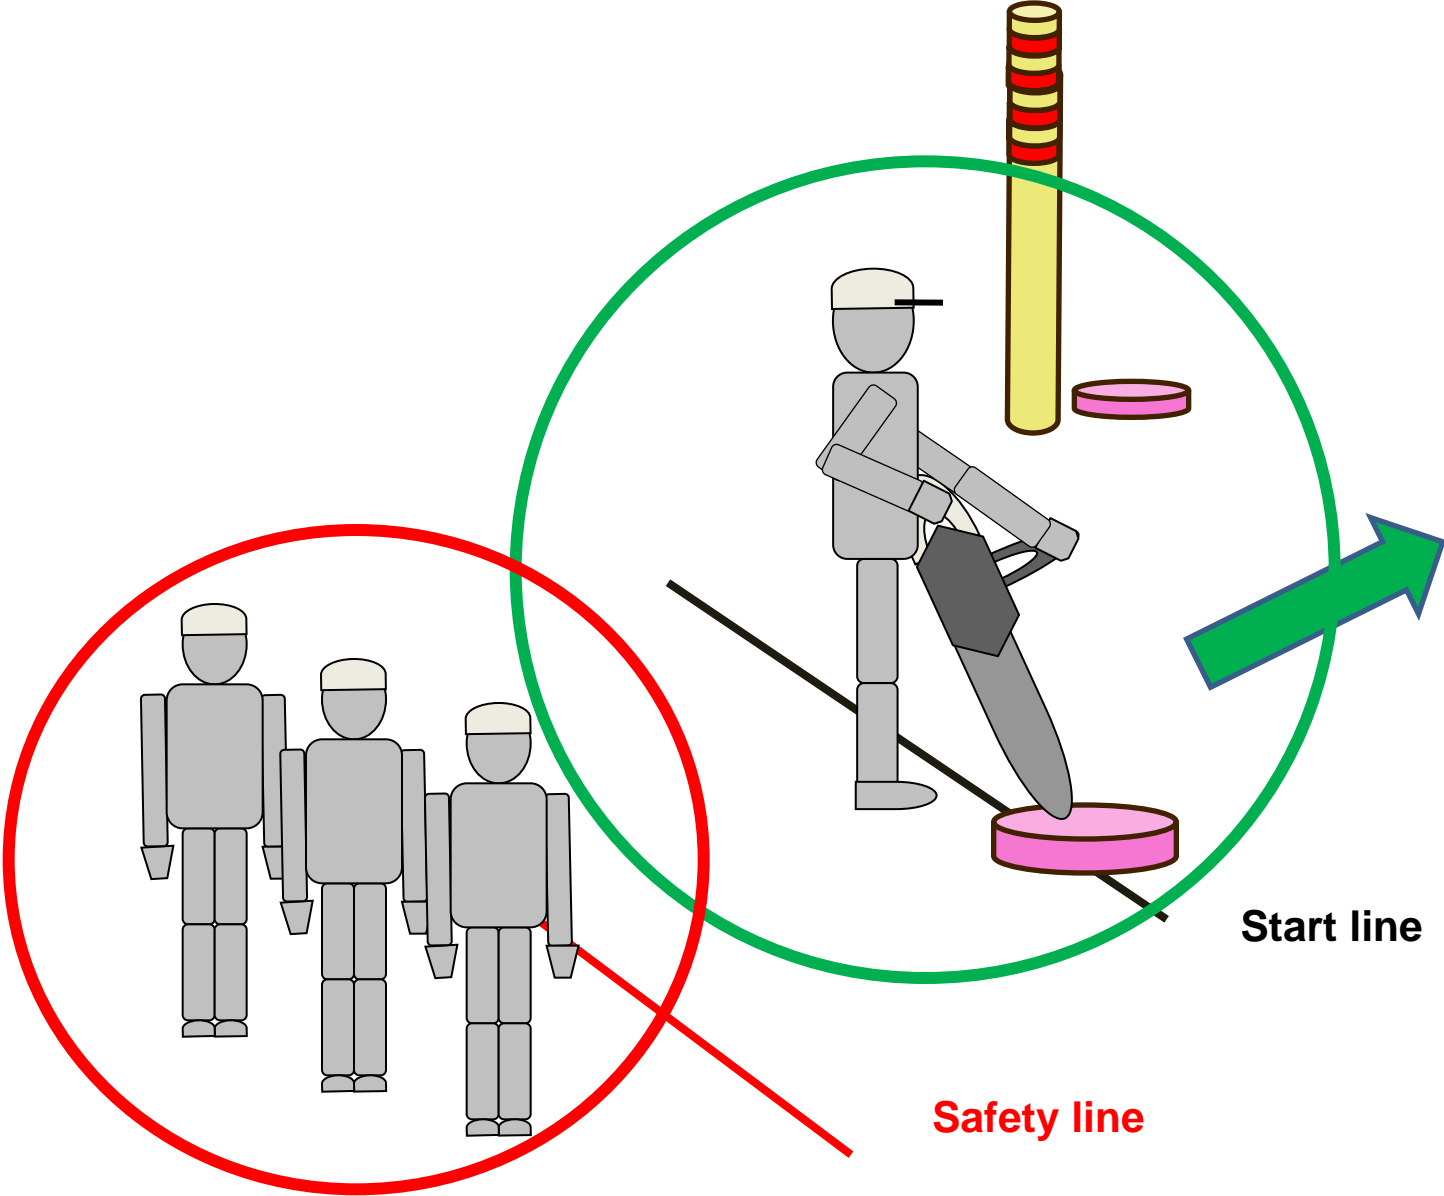

Relay race discipline

Relay race discipline

Stem diameter
app. 14 cm

Relay race discipline

Relay race discipline

The disc on the ground must be tipped before any cut

Relay race discipline

Relay race discipline

Running direction „to“,

Relay race discipline

Running direction „back“

Relay race discipline

Relay race discipline

30 cm

30 cm

Discs should be placed on the ground
Marking with paint

Relay race discipline

Relay race discipline

The disc stays = 20 points

The disc falls = 0 points

Relay race discipline

correct

Relay race discipline

incorrect

Relay race discipline

The chainsaw of the next contestant must be kept in resting position before this cut