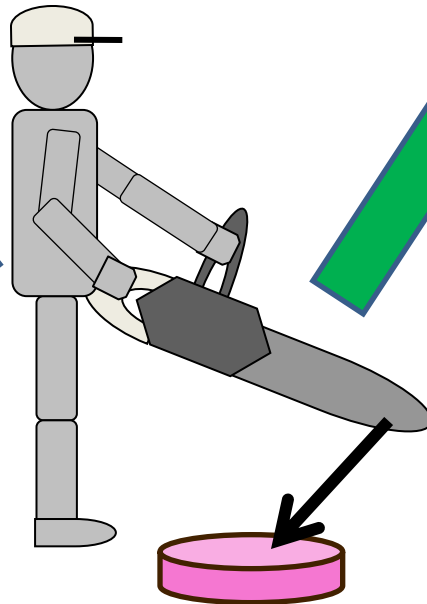

Relay race discipline

Relay race discipline

Stem diameter
app. 14 cm

Relay race discipline

Relay race discipline

The disc on the ground must be tipped before any cut

Relay race discipline

Relay race discipline

Running direction „to“,

Relay race discipline

Running direction „back“

Relay race discipline

Relay race discipline

30 cm

30 cm

Discs should be placed on the ground
Marking with paint

Relay race discipline

The chainsaw of the next contestant must be kept in resting position before this cut