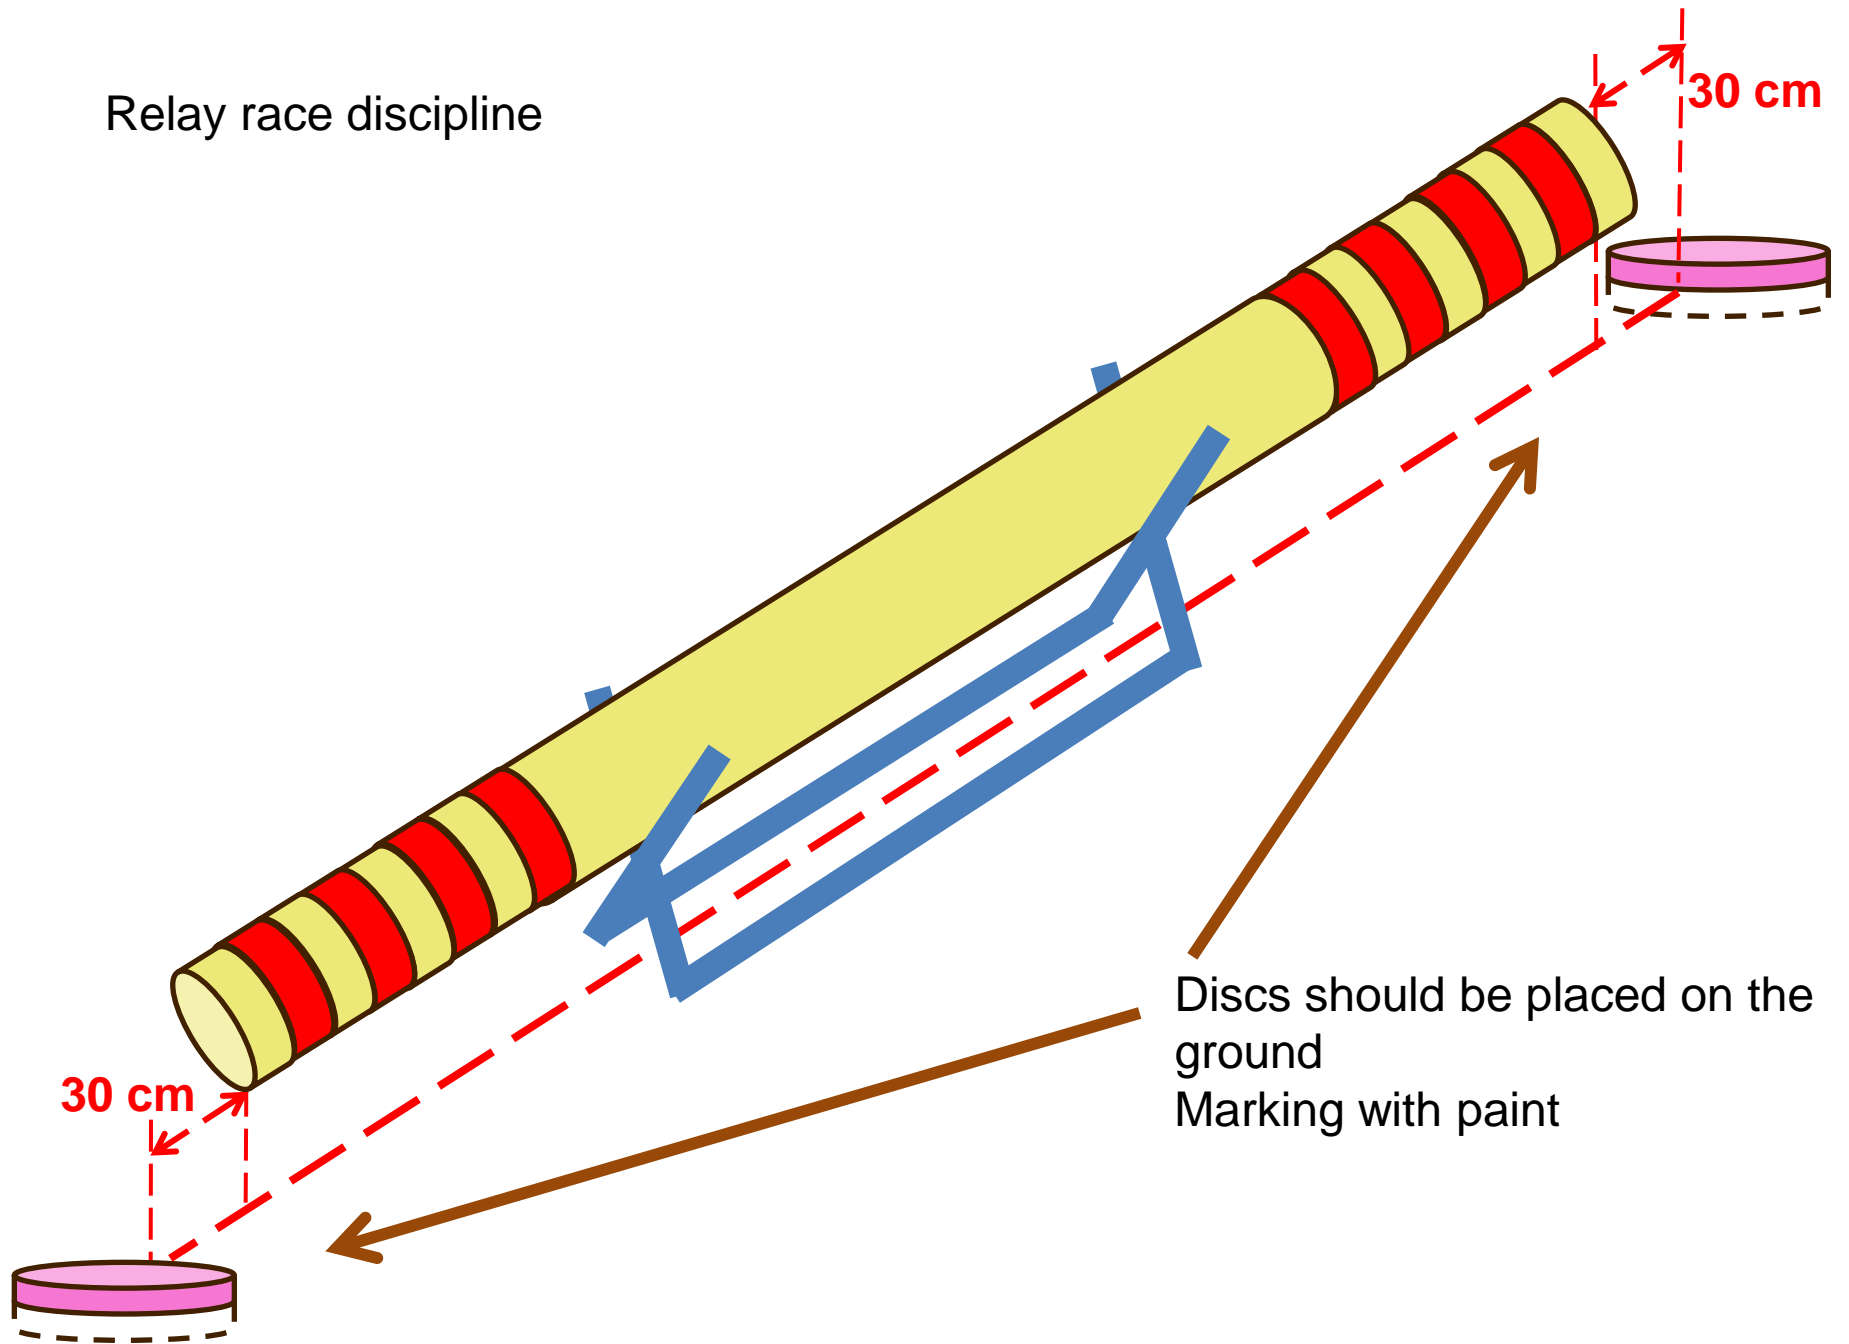

Relay race discipline

Relay race discipline

Stem diameter
app. 14 cm

Relay race discipline

Relay race discipline

The disc on the ground must be tipped before any cut

Relay race discipline

Relay race discipline

Running direction „to“,

Relay race discipline

Running direction „back“

Relay race discipline

Relay race discipline

30 cm

30 cm

Discs should be placed on the ground
Marking with paint

Relay race discipline

Relay race discipline

The disc stays = 20 points

The disc falls = 0 points

Relay race discipline

correct

Relay race discipline

incorrect

Relay race discipline

The chainsaw of the next contestant must be kept in resting position before this cut